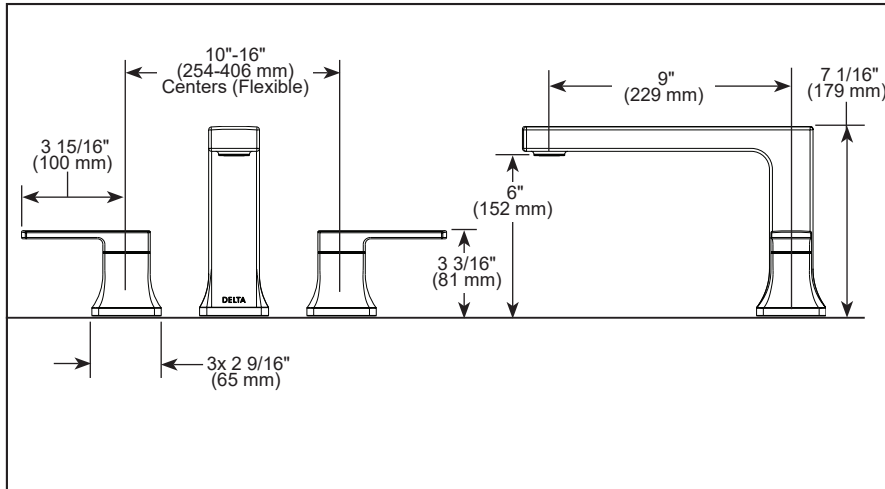

see what Delta can do™

ROMAN TUB/WHIRLPOOL FAUCET TRIM

■ Velum™ Bath Collection

▲ Designate proper finish suffix

STANDARD SPECIFICATIONS:

- Temperature and volume controlled with handles
- Rough-In kit (R2707) must also be ordered to complete installation. There are separate specification sheets on each rough-in kit if more details are required.
- Hot/cold indicators